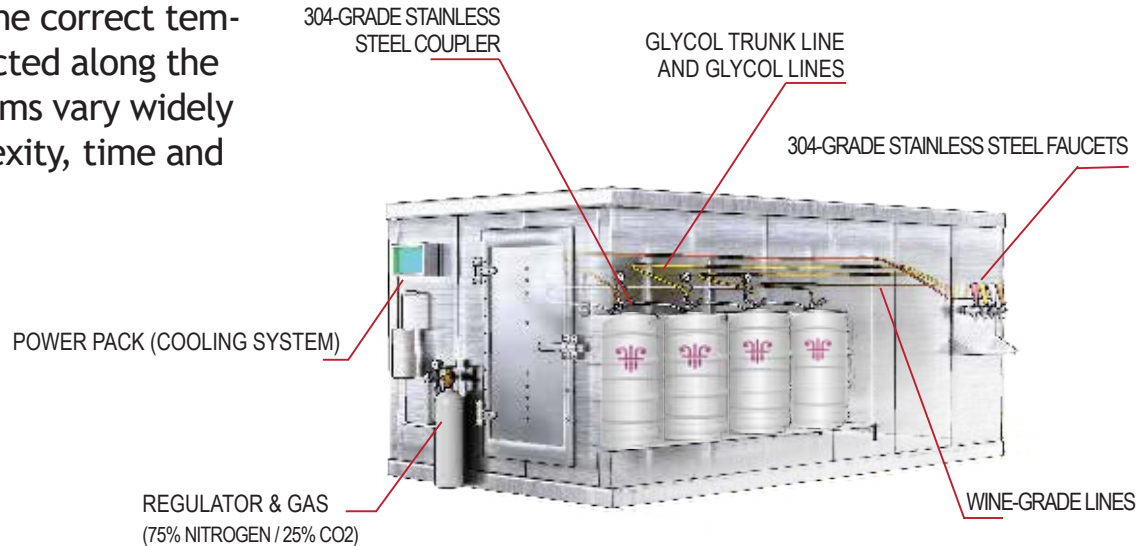

# LONG DRAW WINE SYSTEM

Kegs are located away from taps. Temperature controlled lines carry wine from kegs to taps. The long draw system ensures the wine arrives at the point of dispense at the correct temperature and is protected along the way. Long draw systems vary widely on installation complexity, time and cost.

+ PLUS FITTINGS, MISC PARTS, ETC.